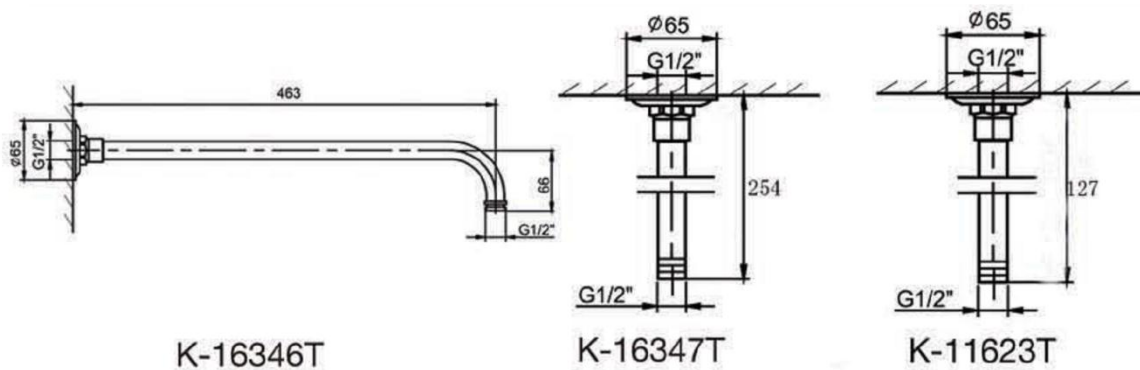

RAIN SHOWER
K-16346T/16347T/11623T

Product Specification:

Model	Spout Reach	Finish
RAIN SHOWER Wall-Mount Shower Arm		
K-16346T	463mm	CP
RAIN SHOWER 10" Ceiling-Mount Shower Arm		
K-16347T	254mm	CP
RAIN SHOWER 5" Ceiling-Mount Shower Arm		
K-11623T	127mm	CP

Product Dimension:

*The above information are subject to change without notice.